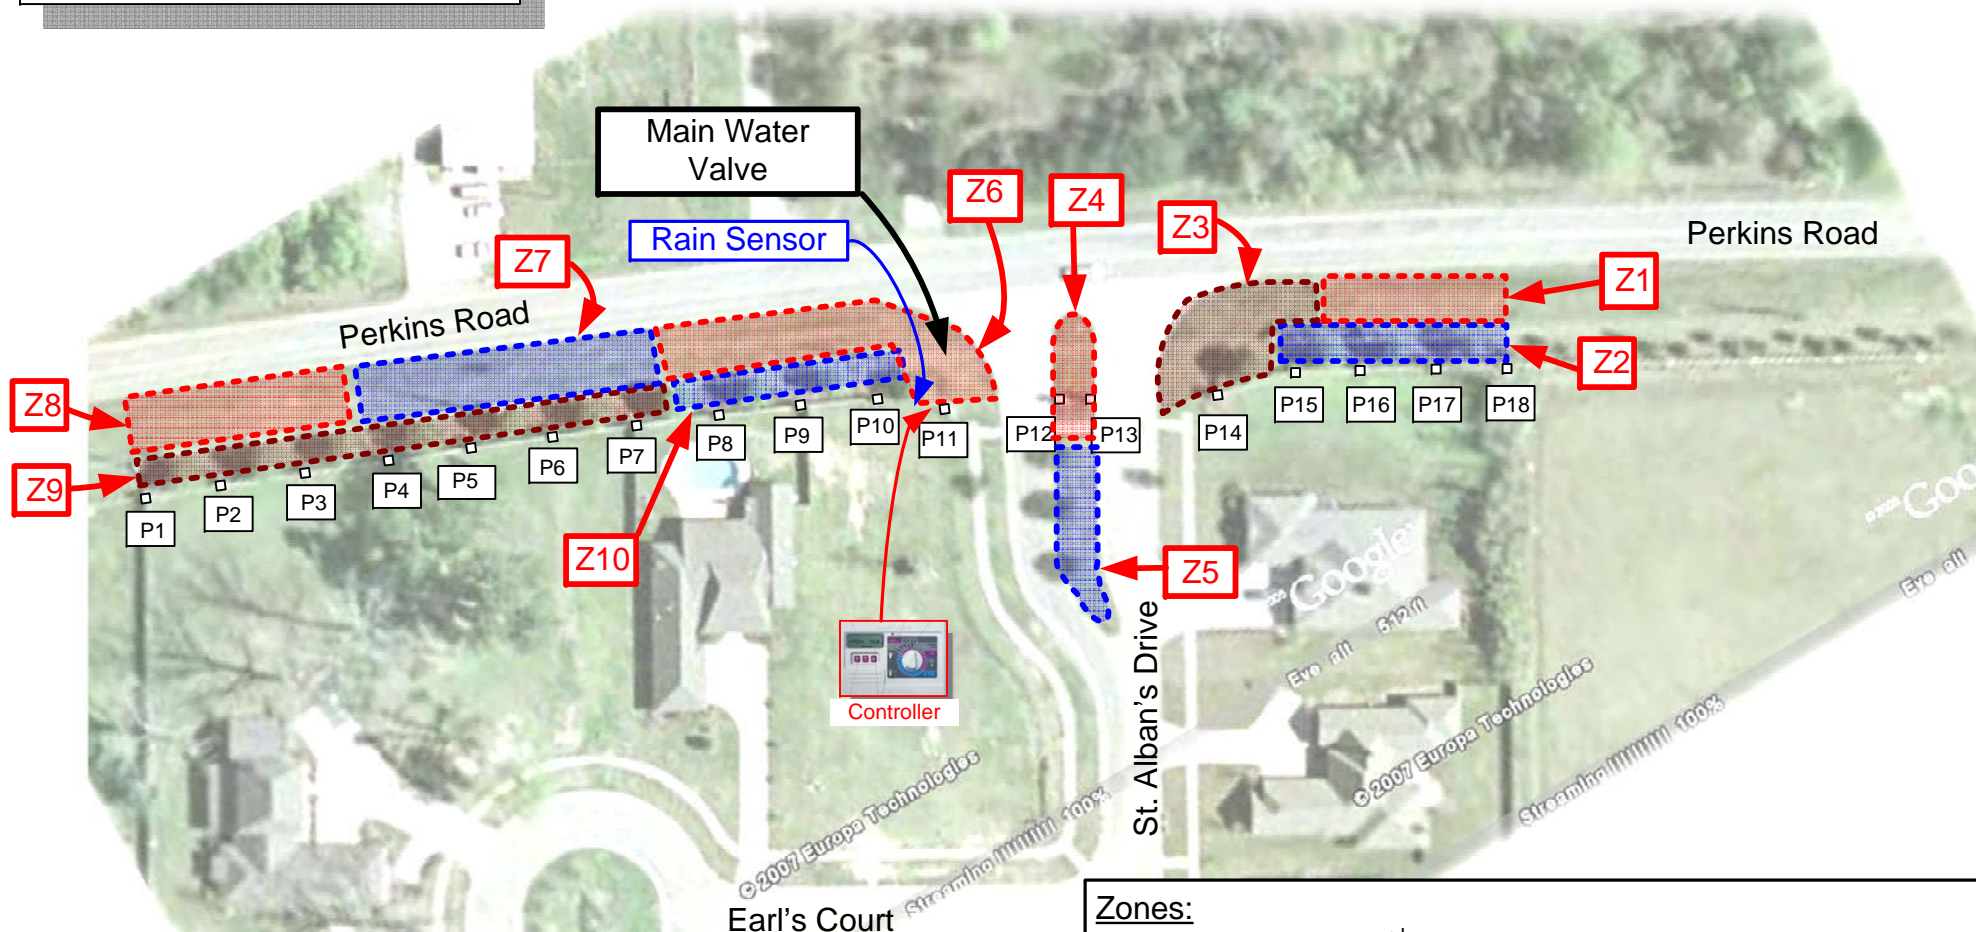

Legend

Z = Watering Zone Numbers

P = Post Numbers of Fence

St. Alban's Entrance Sprinkler System Watering Zones

Only one zone at a time waters.

On at 3:00 am, sequentially, 15 minutes each.

Zones:

- Z1 = Grass next to 3rd Filing Wall
- Z2 = Flower Bed next to 3rd Filing Wall
- Z3 = Grass & Flower Bed by Pecue Side of Entrance
- Z4 = Grass and Flower Bed on Perkins Side of Front Entrance
- Z5 = Grass and Flower Bed KE Side of Front Entrance
- Z6 = Grass & Flower Bed by Seigen Side of Entrance
- Z7 = Grass between Z6 and Z8
- Z8 = Grass next to Ruelle de Grace
- Z9 = Flower Bed next to Ruelle de Grace
- Z10 = Flower Bed between Z9 & Entrance
- Z11, Z12, & Z13 = Unused