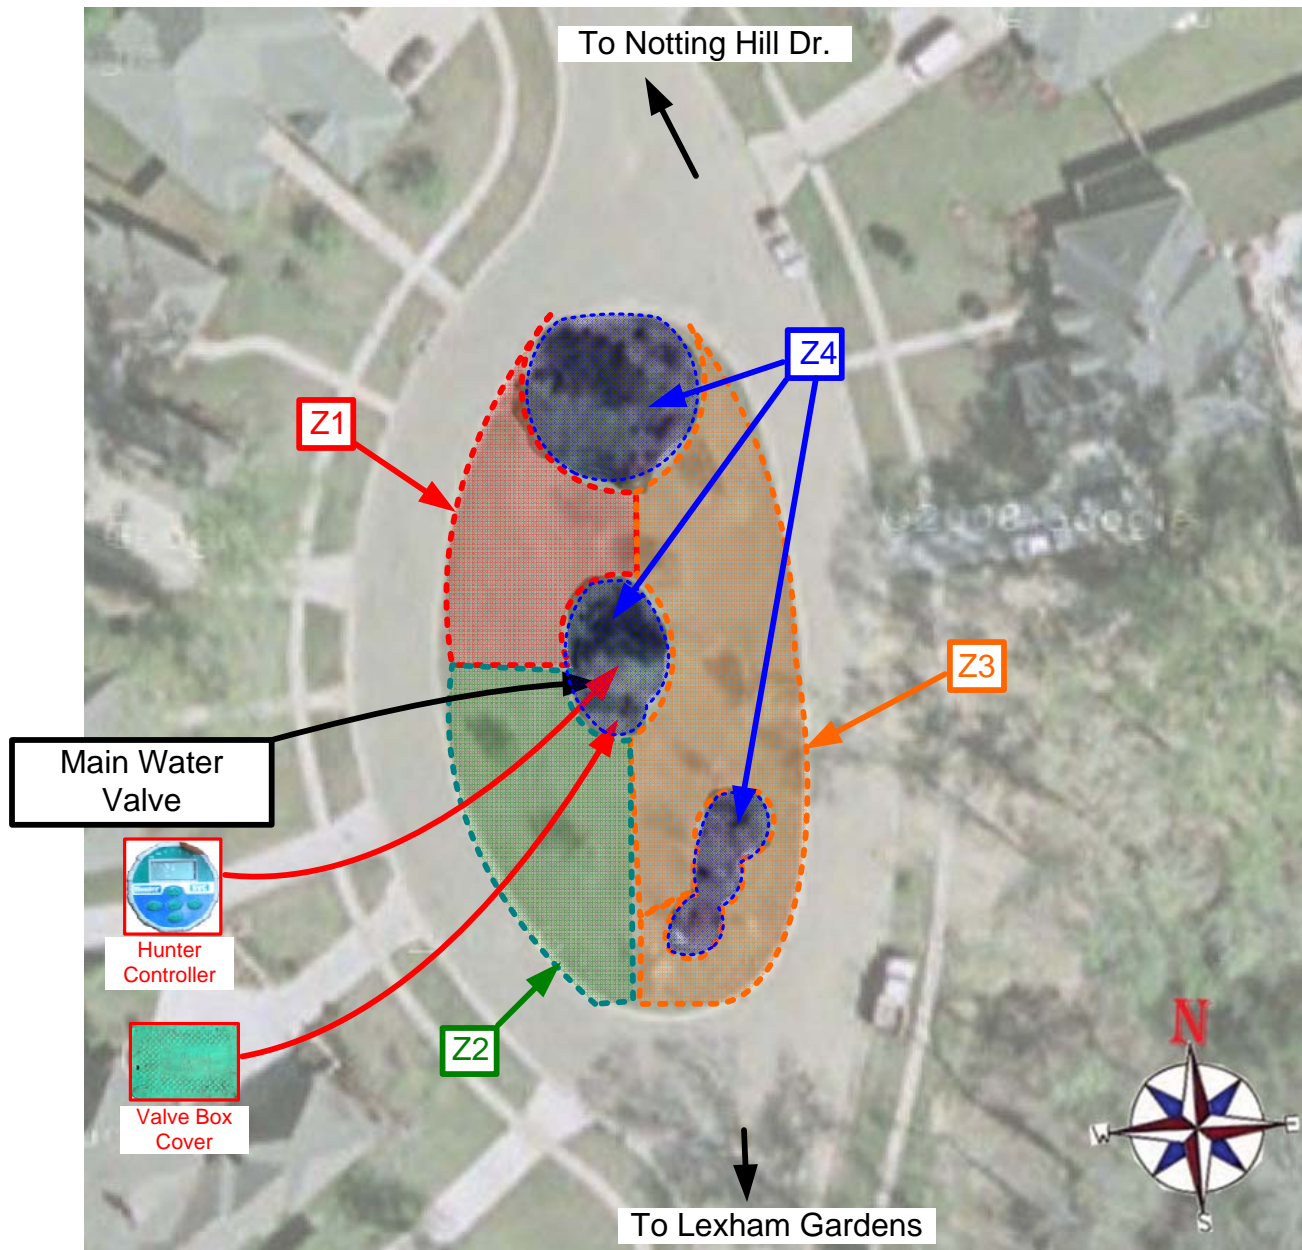

Legend

Z = Watering Zone Numbers

Paddington Island Sprinkler System Watering Zones

Only one zone at a time waters.

Watering sequence is from Z1 through Z4.

Zones:

Z1 = Grass & Tree Area

Z2 = Grass & Tree Area

Z3 = Grass & Tree Area

Z4 = All 3 Separate Flower Beds

Watering Sequence as of August 5th, 2009

On at 5 am Monday, Wednesday, and Friday.

No Rain Sensor

Zones 1 thru 4 on sequentially, for 15 minutes each.

JJB
8/6/2009