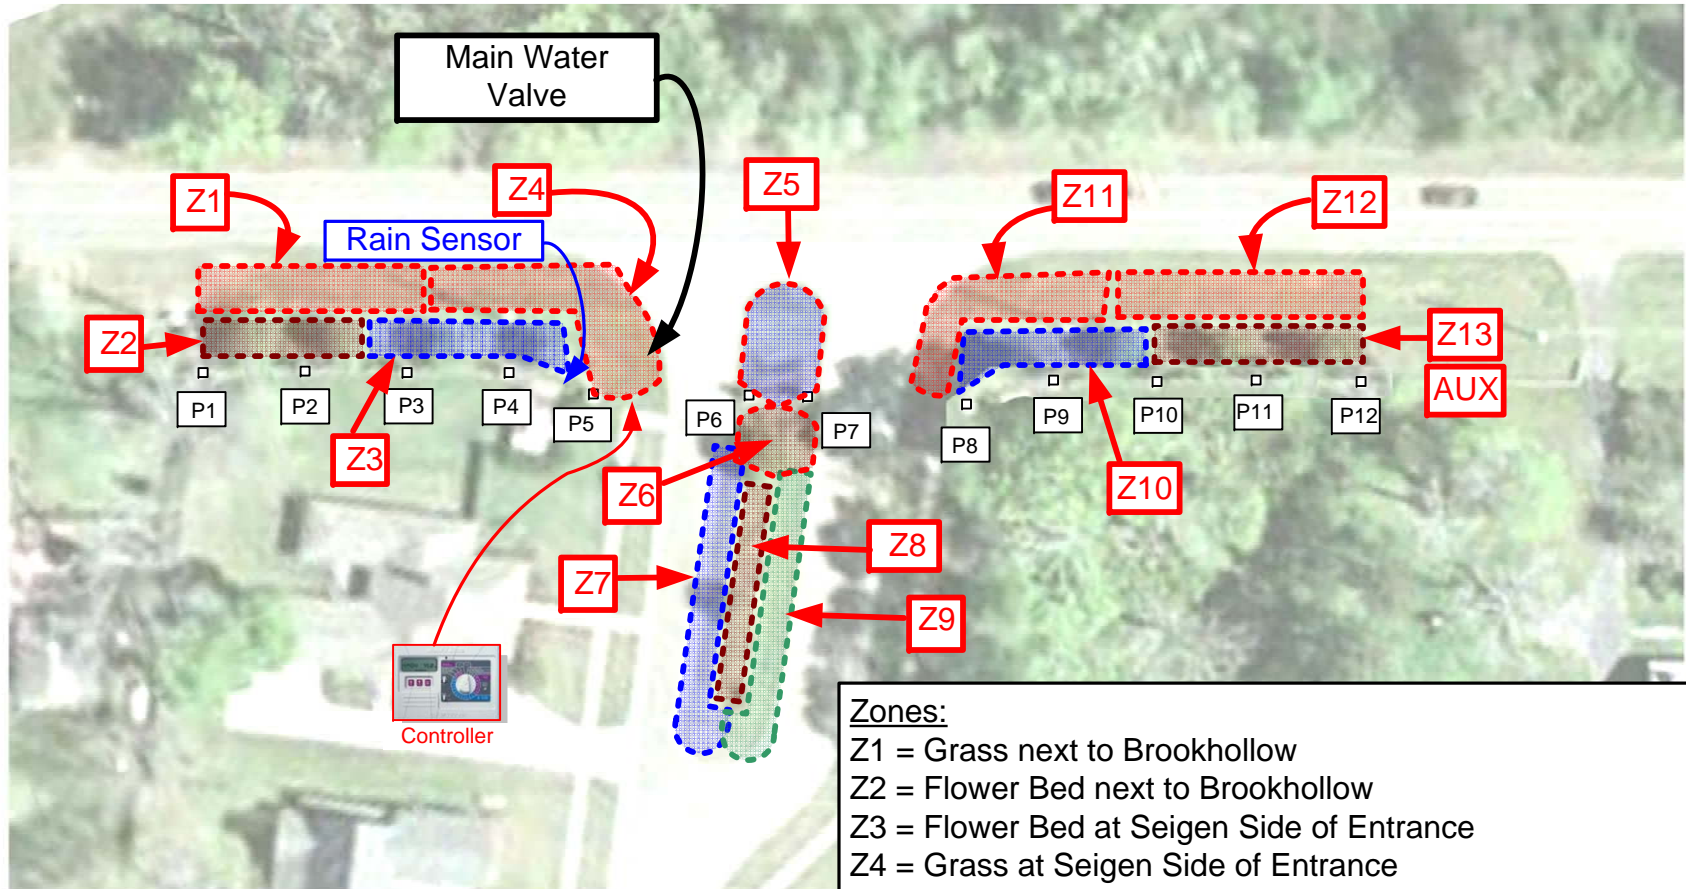

# Notting Hill Entrance Sprinkler System Watering Zones

## Legend

Z = Watering Zone Numbers  
P = Post Numbers of Fence

Only one zone at a time waters.

On at 3:00 am, M, W, & F,  
sequentially for 15 minutes.

## Zones:

- Z1 = Grass next to Brookhollow
- Z2 = Flower Bed next to Brookhollow
- Z3 = Flower Bed at Seigen Side of Entrance
- Z4 = Grass at Seigen Side of Entrance
- Z5 = Front Grass & Flower Bed Section of Island
- Z6 = Middle of Island
- Z7 = Long Grass Section Seigen Side of Island
- Z8 = Long Center Flower Bed Section of Island
- Z9 = Long Grass Section Pecue Side of Island
- Z10 = Flower Bed at Pecue Side of Entrance
- Z11 = Grass at Pecue Side of Entrance
- Z12 = Grass at Ruelle de Grace Side
- Z13 or AUX = Flower Bed next to Ruelle de Grace