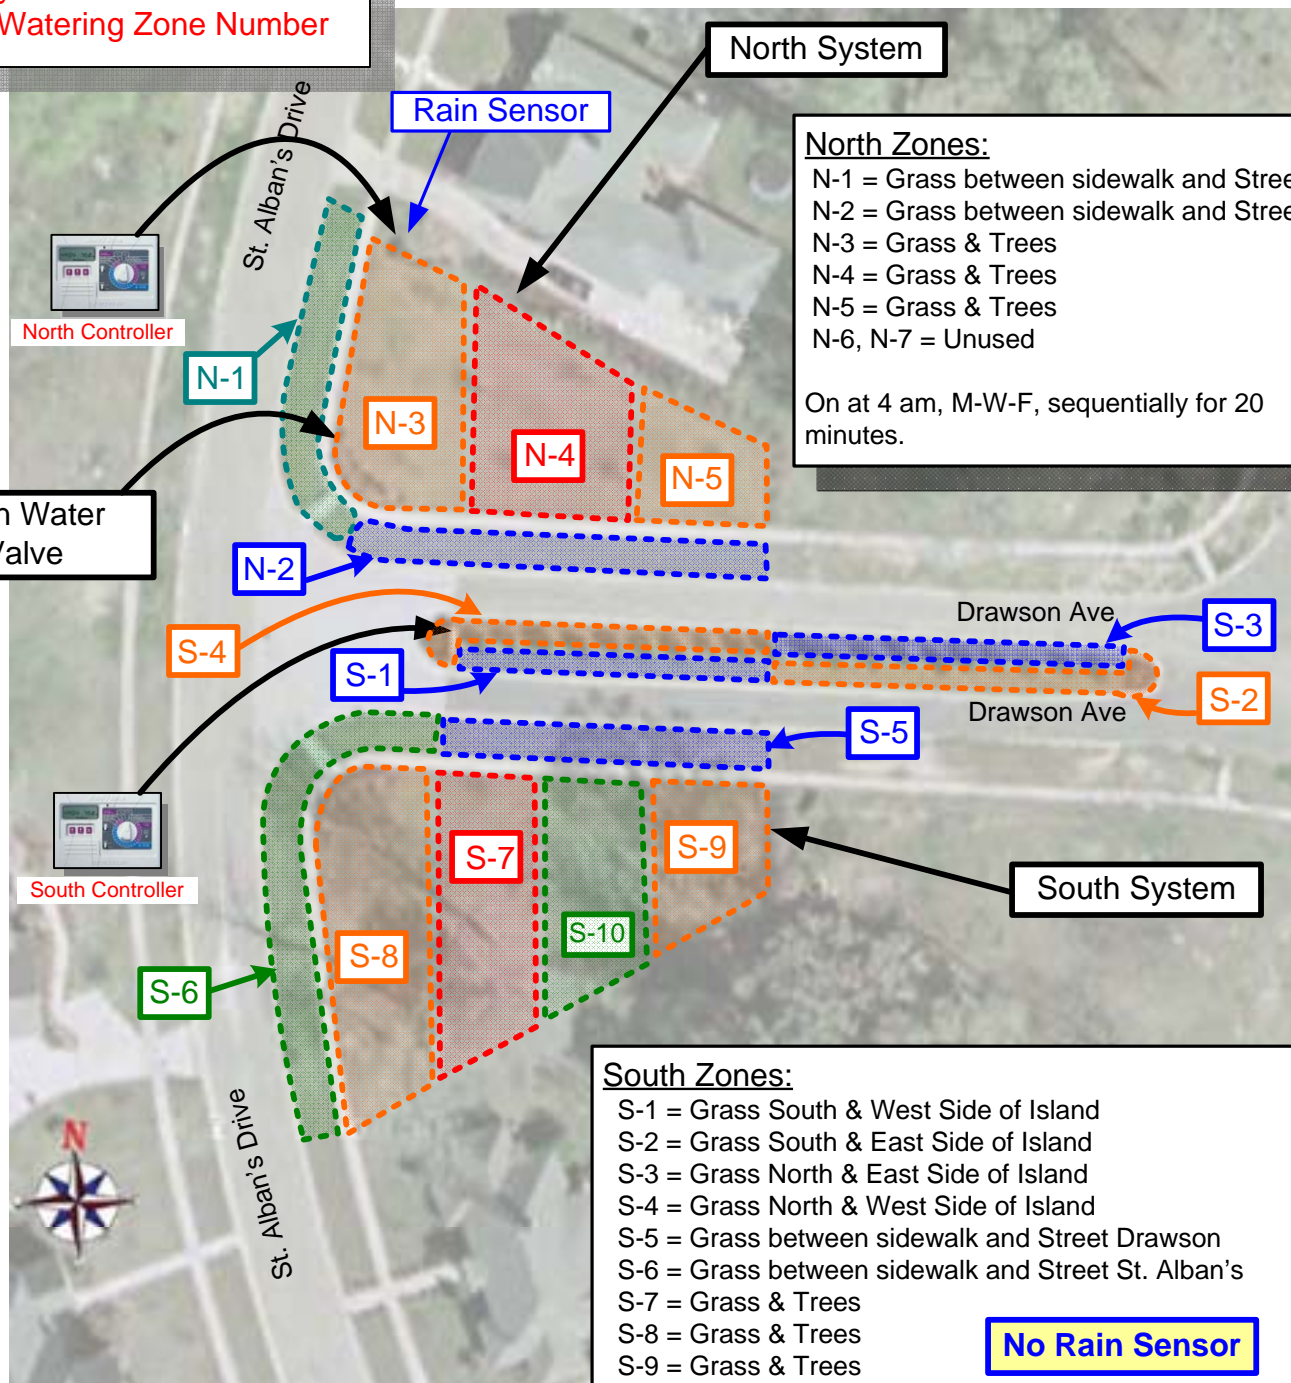

3rd Filing Entrance Sprinkler System Watering Zones

Legend

North System:

N-# = Watering Zone Number

South System:

S-# = Watering Zone Number

North Zones:

- N-1 = Grass between sidewalk and Street
- N-2 = Grass between sidewalk and Street
- N-3 = Grass & Trees
- N-4 = Grass & Trees
- N-5 = Grass & Trees
- N-6, N-7 = Unused

On at 4 am, M-W-F, sequentially for 20 minutes.

South Zones:

- S-1 = Grass South & West Side of Island
- S-2 = Grass South & East Side of Island
- S-3 = Grass North & East Side of Island
- S-4 = Grass North & West Side of Island
- S-5 = Grass between sidewalk and Street Dawson
- S-6 = Grass between sidewalk and Street St. Alban's
- S-7 = Grass & Trees
- S-8 = Grass & Trees
- S-9 = Grass & Trees
- S-10 = Grass & Trees
- S-11, S-12, S-13 = Unused

No Rain Sensor

On at 5:30 am, M-W-F, sequentially for 10 minutes for Zones S-1 thru S-6, 15 minutes for Zones S-7 thru S-10